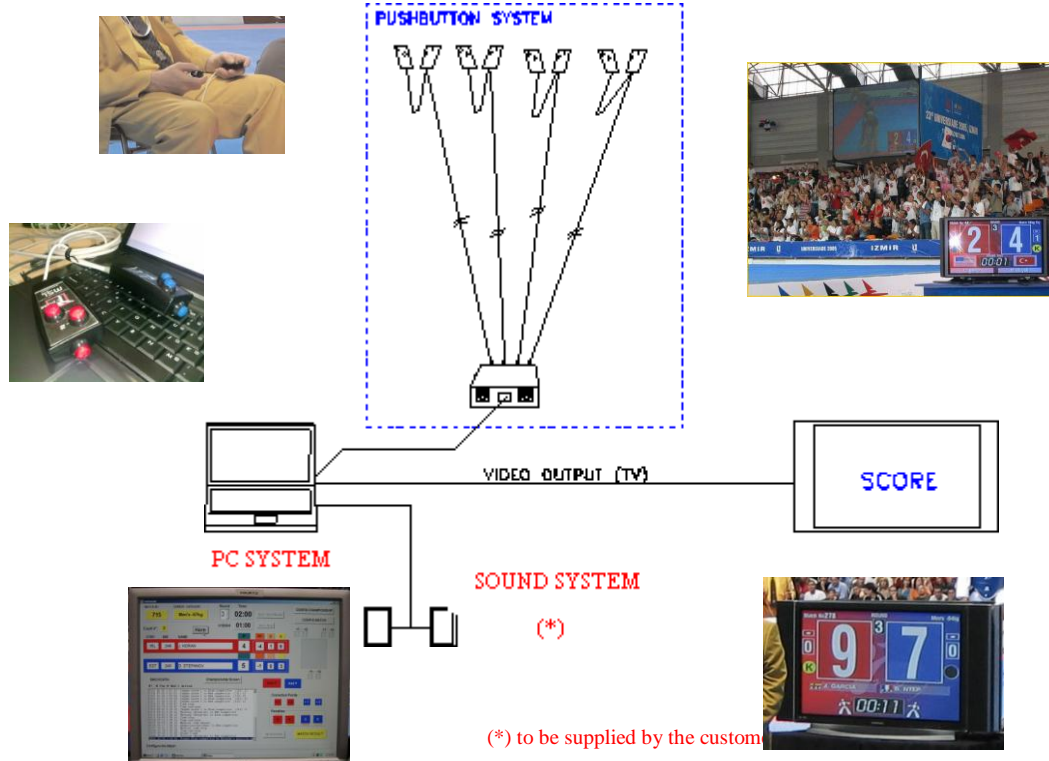

TK PULSE

Judge's Electronic Scoring System

World Taekwondo Federation Recognized System

WORLD TAEKWONDO FEDERATION

TK PULSE is a system designed to manage TAEKWONDO following the WTF rules

KEY FEATURES

- Tactile and sound feedback from the Judge's Push-Button Scoring devices
- Export and Import of competition data
- Multiple possibilities for competition configuration
- Logging of all actions taking place during the contest
- User-friendly operation
- Open protocol to connect to configuration management systems: p.e. MSL TK Management (World championship, Madrid 2005), Delta System (European championship, Bohn 2006, etc)

SOFTWARE TECHNICAL SPECIFICATIONS

- **Operating system**
Windows 2000 Pro or XP Pro (License not included in basic package)
- **Competition Configuration Parameters**
Competition Directory; Round, Rest period, Keyshi duration; Validation window for Judge's Push-Button Scoring
- **Contest Configuration Parameters**
NOC/BIB/Contestant name; Court/Contest Number; Category; Init contest data (time, points, round, etc.)
- **Warning sounds**
Manual (at any time); at the end of the round; notification nearing the rest period; at the end of the contest
- **Saving of all kinds of Data Entry** (including Judges' Push-Button System)
- **Invalidation of any Data Entry** (it remains registered)
- **Automatic detection**
End of the Contest, End of the Round, Penalties and Point, Operation Request (e.g. OK)
- **Timers**
Round, Rest Period, Keyshi and Call time