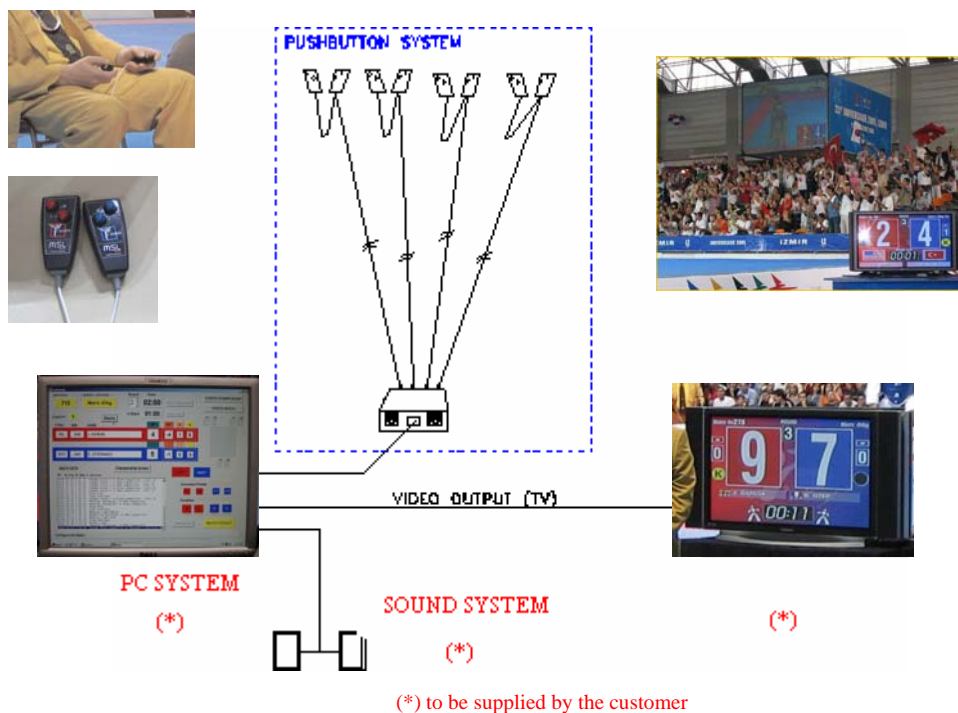

TK PULSE

Judge's Electronic Scoring System

World Taekwondo Federation Recognized System

TK PULSE is a system designed to manage TAEKWONDO following the WTF rules

KEY FEATURES

- **Tactile and sound feedback from the Judge's Push-Button Scoring devices**
- **Export and Import of competition data**
- **Multiple possibilities for competition configuration**
- **Logging of all actions taking place during the contest**
- **User-friendly operation**
- **Open protocol to connect to configuration management systems: p.e. MSL TK Management (World championship, Madrid 2005), Delta System (European championship, Bohn 2006, etc)**

SOFTWARE TECHNICAL SPECIFICATIONS

- **Operating system**
Windows 2000 Pro or XP Pro (License not included in basic package)
- **Competition Configuration Parameters**
Competition Directory; Round, Rest period, Keyshi duration; Validation window for Judge's Push-Button Scoring
- **Contest Configuration Parameters**
NOC/BIB/Contestant name; Court/Contest Number; Category; Init contest data (time, points, round, etc.)
- **Warning sounds**
Manual (at any time); at the end of the round; notification nearing the rest period; at the end of the contest
- **Saving of all kinds of Data Entry** (including Judges' Push-Button System)
- **Invalidation of any Data Entry** (it remains registered)
- **Automatic detection**
End of the Contest, End of the Round, Penalties and Point, Operation Request (e.g. OK)
- **Timers**
Round, Rest Period, Keyshi and Call time